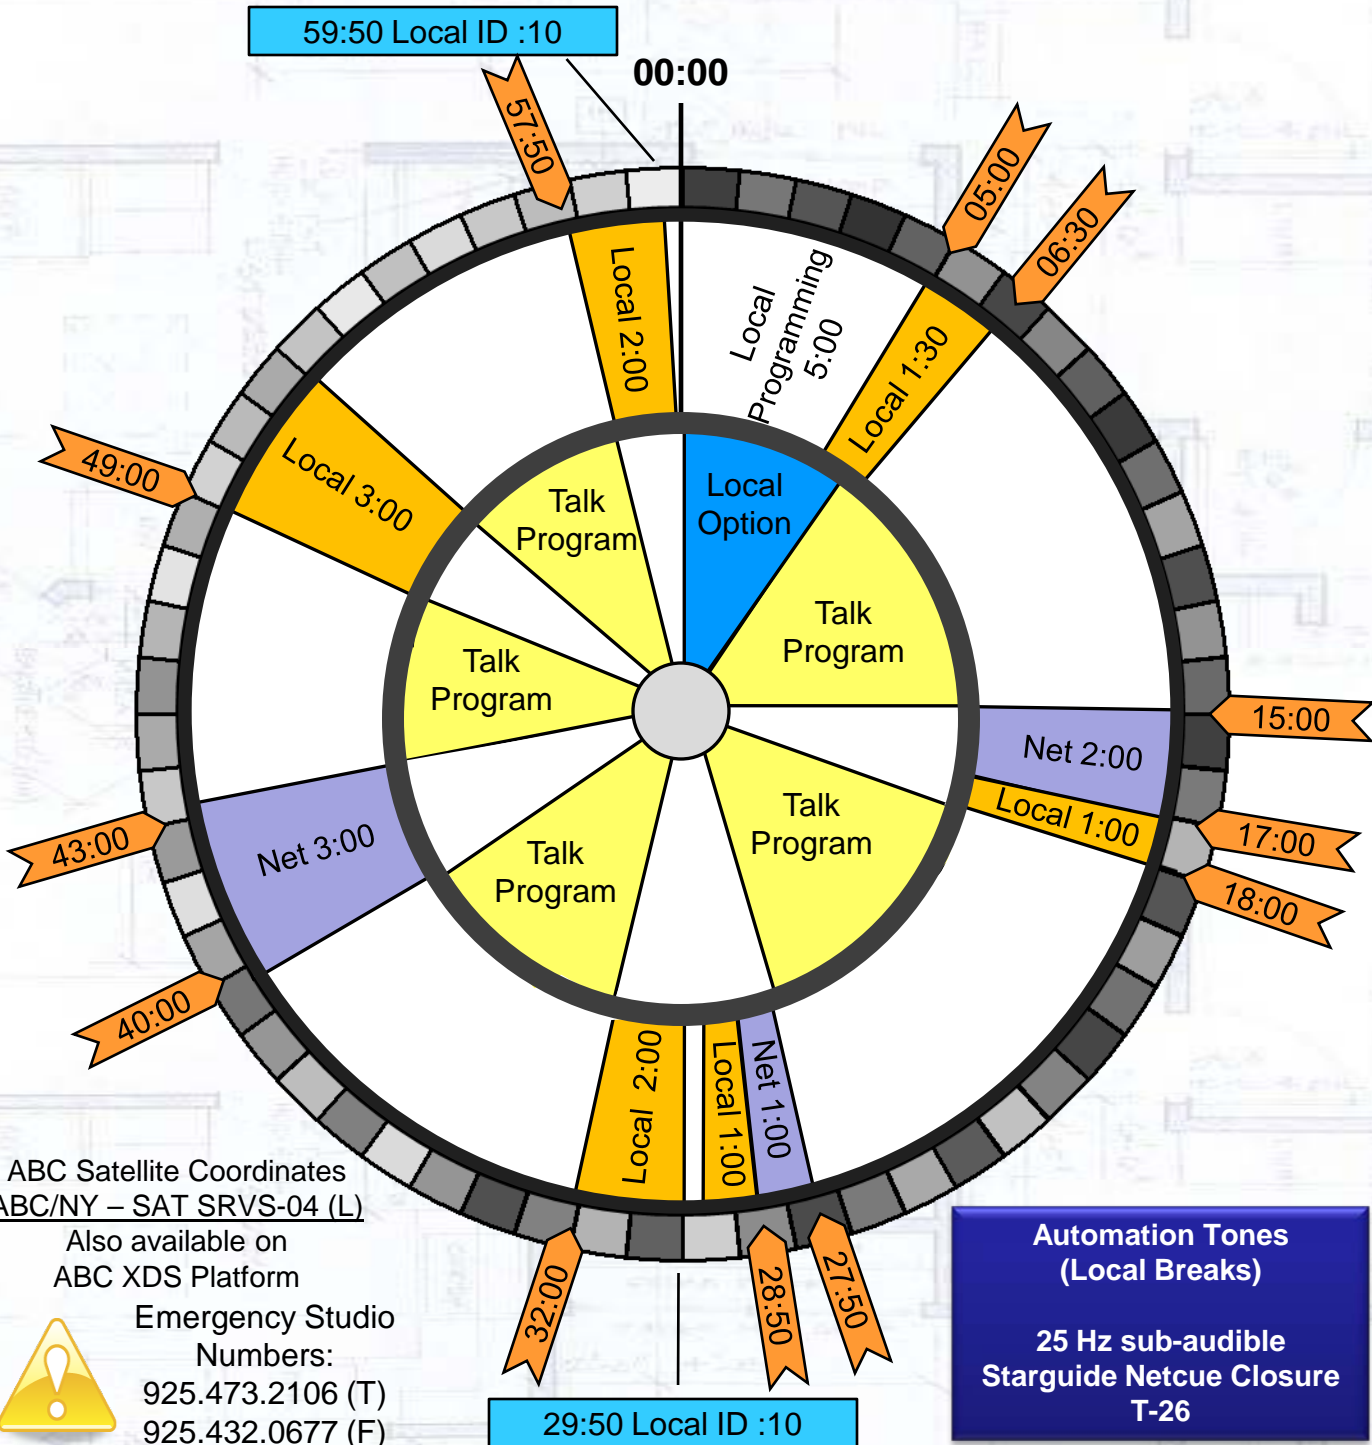

On The House

with the
Carey Brothers & Rebecca Cole

510 Garcia Ave., Ste. E
Pittsburg, CA 94565
800.737.2474 (T) 925.432.0677 (F)
www.onthehouse.com

Hourly Program Clock

ABC Satellite Coordinates
ABC/NY – SAT SRVS-04 (L)
Also available on
ABC XDS Platform

Emergency Studio
Numbers:
925.473.2106 (T)
925.432.0677 (F)

Automation Tones
(Local Breaks)

25 Hz sub-audible
Starguide Netcue Closure
T-26