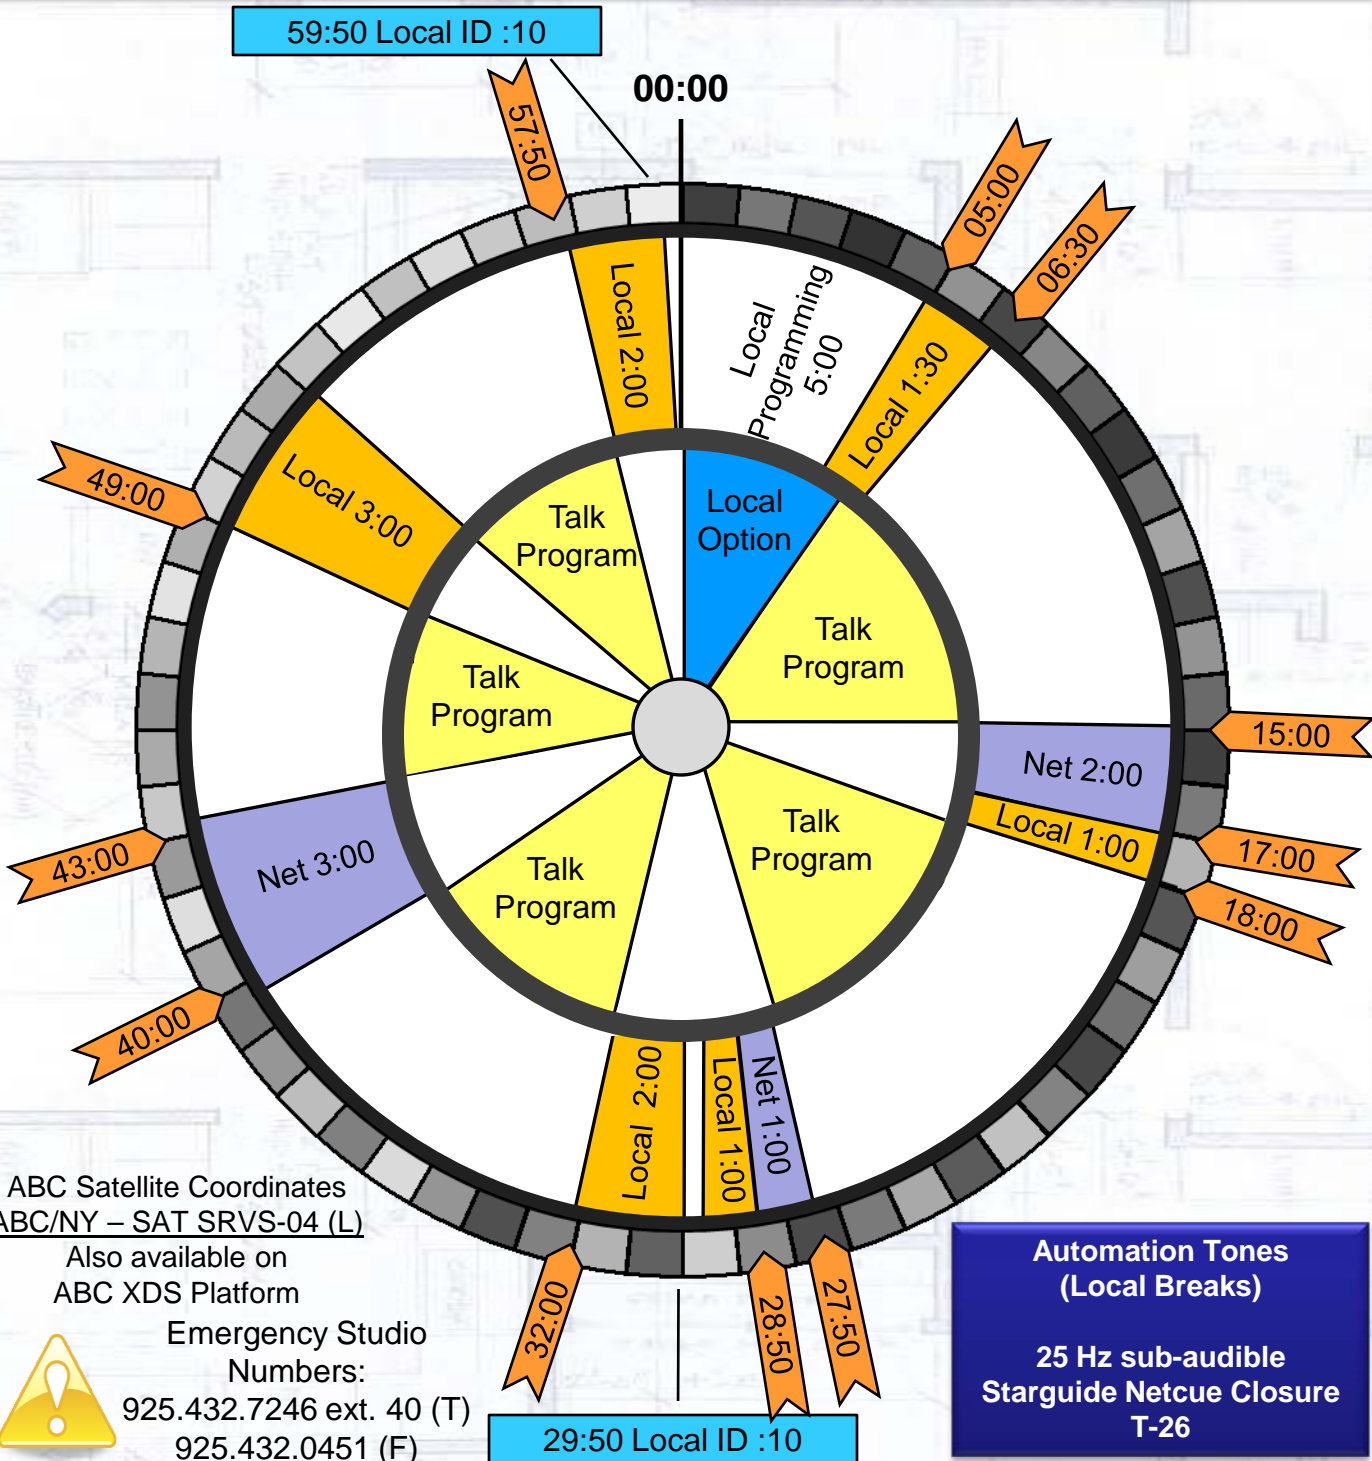

On The House

with the
Carey Brothers & Rebecca Cole

2420 Sand Creek Rd. C-1318

Brentwood, CA 94513

800.737.2474 (T) 925.420.5690 (F)

www.onthouse.com

Hourly Program Clock

ABC Satellite Coordinates
ABC/NY – SAT SRVS-04 (L)

Also available on
ABC XDS Platform

Emergency Studio
Numbers:

925.432.7246 ext. 40 (T)
925.432.0451 (F)

Automation Tones
(Local Breaks)

25 Hz sub-audible
Starguide Netcue Closure
T-26